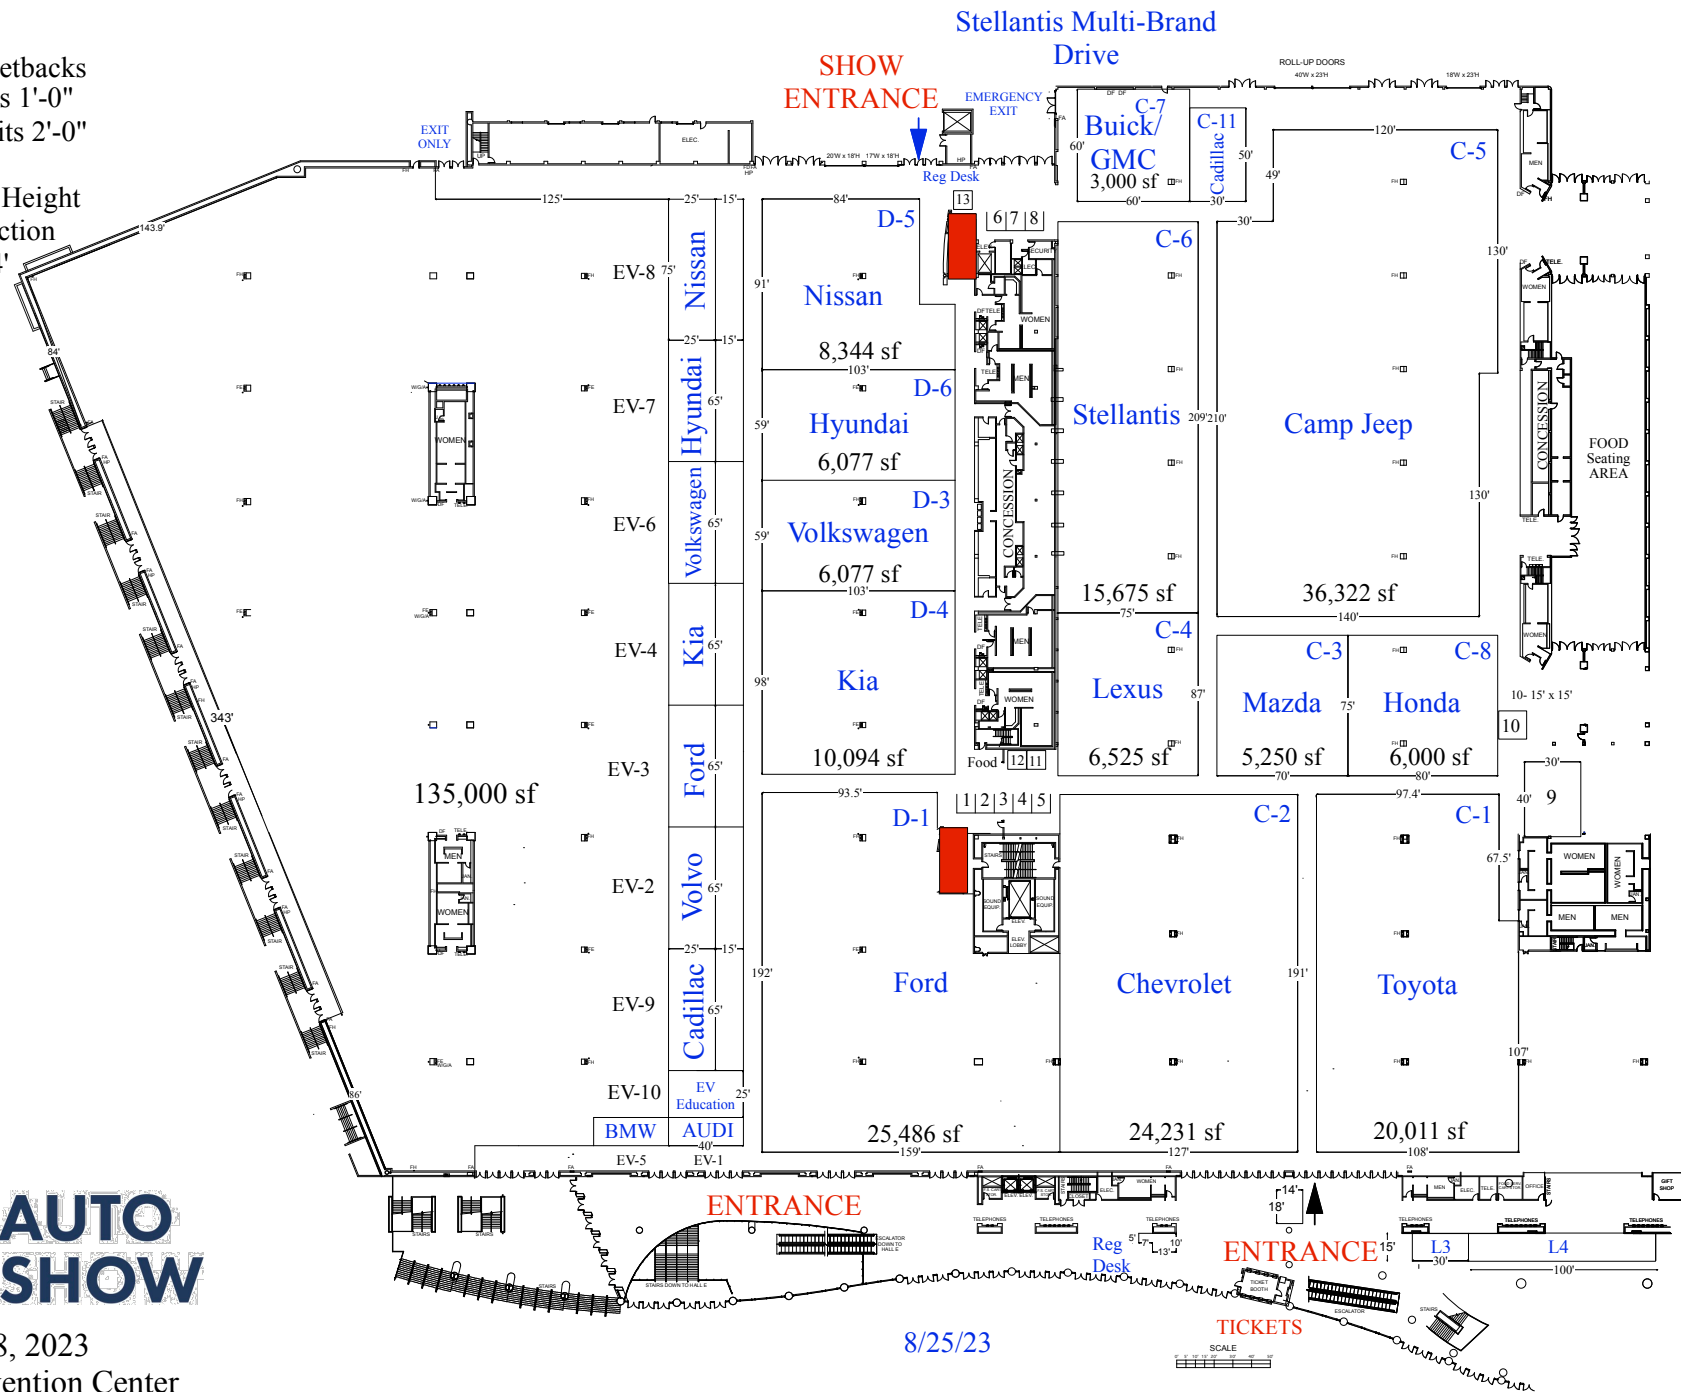

Exhibit Setbacks
on aisles 1'-0"
on exhibits 2'-0"

Display Height
Restriction
24'

Oct. 5 - 8, 2023
Anaheim Convention Center

8/25/23